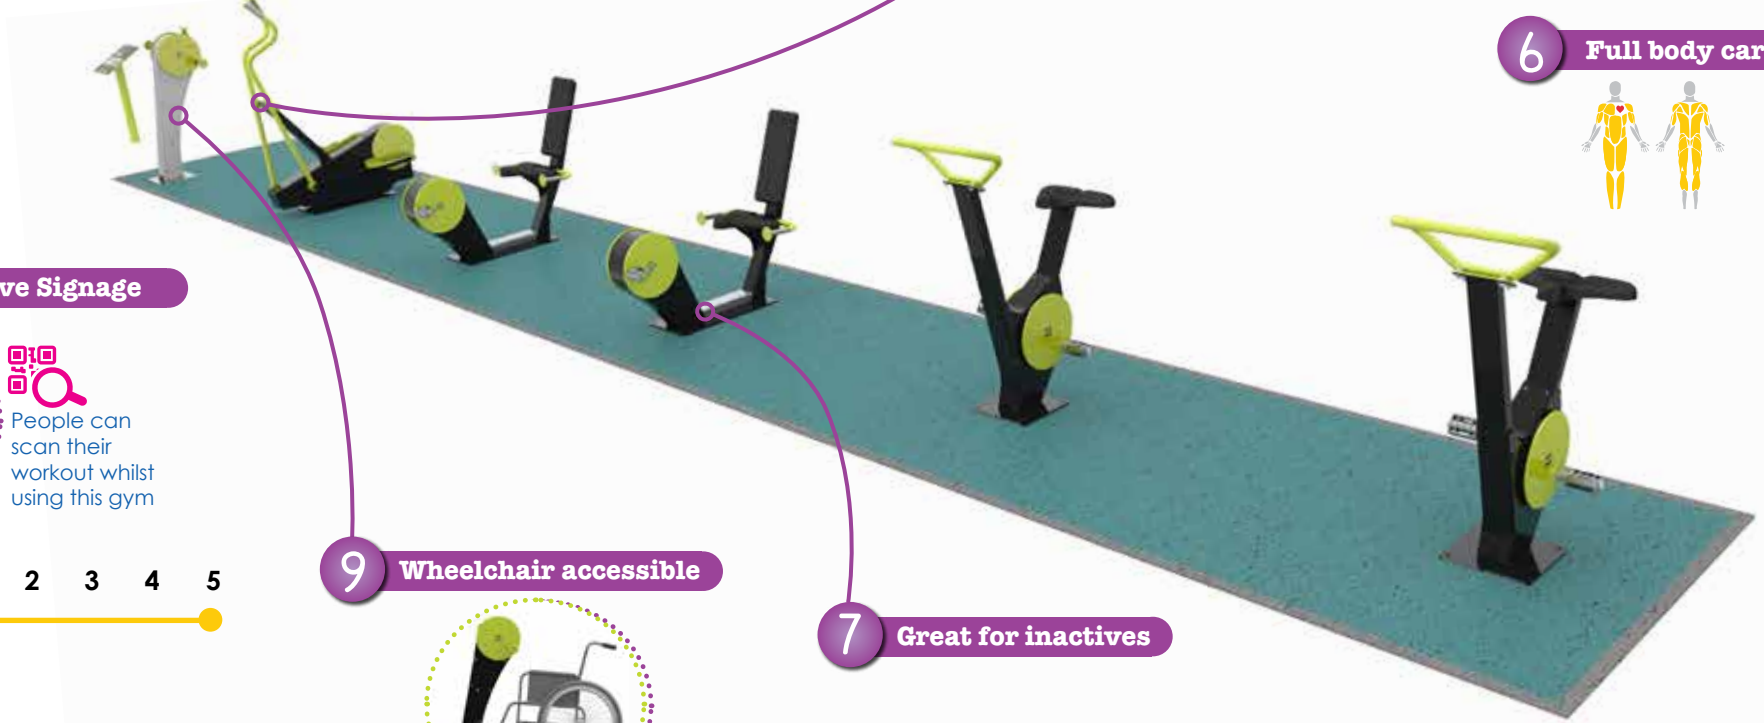

2 Smart

Smart counts hits of the gym and feeds into dashboard

3 Energy generating

Generates human powered electricity

4 Inclusive fitness

All equipment is designed in accordance with Inclusive Fitness Guidelines (IFI)

6 Full body cardio

10 Interactive Signage

People can scan their workout whilst using this gym

9 Wheelchair accessible

7 Great for inactives

No. of Users	Min Area	Min Surfacing
6	12 x 1.5m	18m ²

8 British-made

Equipment List:

1. Energy Hand Bike ●●
2. Cross Trainer ●
3. Recumbent Bike ●
4. Recumbent Bike ●
5. Spinning Bike ●
6. Spinning Bike ●

Key Equipment:

TG0908 Energy Hand Bike

Features

- ✓ Charge your device using human power
- ✓ 'Smart' counts hits of gym

Benefits

- ✓ Wheelchair accessible
- ✓ Good for targeting people new to exercise

TG0861 Cross Trainer

Features

- ✓ All body cardio workout
- ✓ Fully enclosed safe mechanism

Benefits

- ✓ Great for inactives
- ✓ Low impact